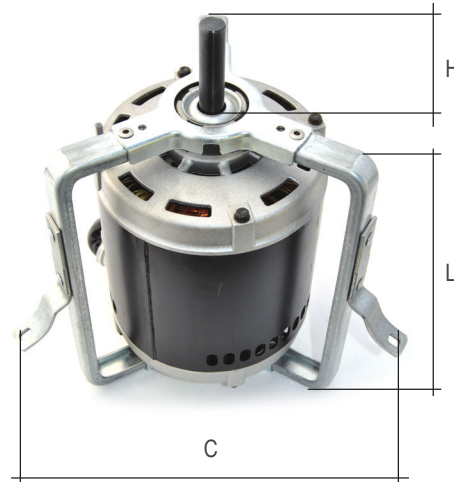

MOTORS FOR CENTRIFUGAL FANS

ORIGINAL SPARES WITH ARMS

NICOTRA | Gebhardt

Series DD - THREE- SPEED MOTOR

CONNECTION DIAGRAM

3-SPEED MOTOR - 220/240V 50HZ
Ø SHAFT 12,7 MM

MODEL	W	POWER SUPPLY	N° POLES	rpm	A	µF	C	L	H	CODE
DD 9/7	147	Single-phase	6	900	1.4/1.7	6.3	200	152	75	0402164
DD 9/7	245	Single-phase	6	880	2.3/2.8	8	200	172	75	0402165
DD 9/9	420	Single-phase	4	1200	3.7/4.4	12.5	195	180	75	0402183
DD 10/8	245	Single-phase	6	880	2.3/3	8	225	172	70	0402166
DD 10/10	400	Single-phase	6	930	5/5	12.5	225	215	75	0402184
DD 10/10	370	Single-phase	6	900	5/5.5	10	230	217	*59,5	0402167
DD 12/9	736	Single-phase	6	930	6/7	20	260	242	*60	0402168

* Shaft Ø15,8 mm

Packages: Single items Capacitor included