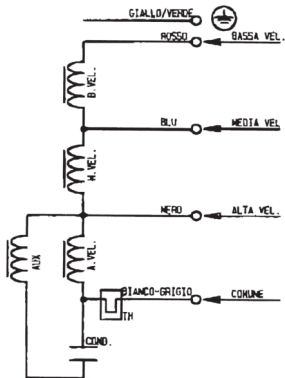

MOTORS FOR CENTRIFUGAL FANS

ORIGINAL SPARES WITH ARMS

NICOTRA | Gebhardt

Series DD - THREE- SPEED MOTOR

CONNECTION DIAGRAM

3-SPEED MOTOR - 220/240V 50HZ
Ø SHAFT 12,7 MM

MODEL	W	POWER SUPPLY	N° POLES	rpm	A	µF	C	L	H	CODE
DD 9/7	147	Single-phase	6	900	1.4/1.7	6.3	200	152	75	0402164
DD 9/7	245	Single-phase	6	880	2.3/2.8	8	200	172	75	0402165
DD 9/9	420	Single-phase	4	1200	3.7/4.4	12.5	195	180	75	0402183
DD 10/8	245	Single-phase	6	880	2.3/3	8	225	172	70	0402166
DD 10/10	400	Single-phase	6	930	5/5	12.5	225	215	75	0402184
DD 10/10	370	Single-phase	6	900	5/5.5	10	230	217	*59,5	0402167
DD 12/9	736	Single-phase	6	930	6/7	20	260	242	*60	0402168

* Shaft Ø15,8 mm

Packages: Single items Capacitor included